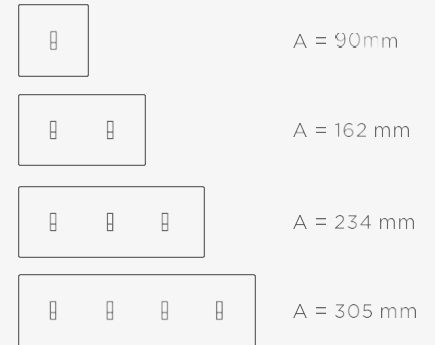

FORMATS

- Simple Plate 90 x 90 mm
- Double 90 x 162 mm
- Triple 90 x 234 mm
- Quadruple 90 x 305 mm

NOTE: For other formats or lay out of the coverplates (horizontal or vertical), please consult

ASSEMBLY