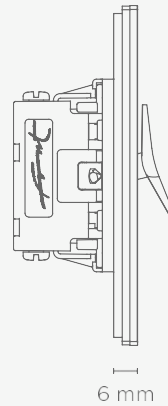

FORMATS

- Simple Plate 90 x 90 mm
- Double 90 x 162 mm
- Triple 90 x 234 mm
- Quadruple 90 x 305 mm

NOTE: For other formats or lay out of the coverplates (horizontal or vertical), please consult

ASSEMBLY