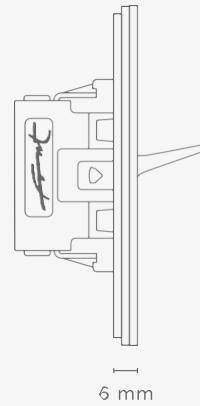

A = 90 mm
 A = 162 mm
 A = 234 mm
 A = 305 mm

FORMATS

- Simple Plate 90 x 90 mm
- Double 90 x 162 mm
- Triple 90 x 234 mm
- Quadruple 90 x 305 mm

NOTE: For other formats or lay out of the coverplates (horizontal or vertical), please consult

ASSEMBLY

- German or british standard flush-mountingbox.
- 40 mm Depth min.
- Distance between axes 71 mm.
- Terminals with screws.

FUNCTIONS

SWITCH	PUSH BUTTON	LIGHTING DIMMER	VDI	TV & TELEPH SOCKETS
WALL WASHER	BEACON	LOUDSPEAKER	BUZZER	BLIND COVER
PRESENCE DETECTOR	USB CHARGER	DIGITAL THERMOSTAT	KEY CARD	CABLE OUTLET COVER