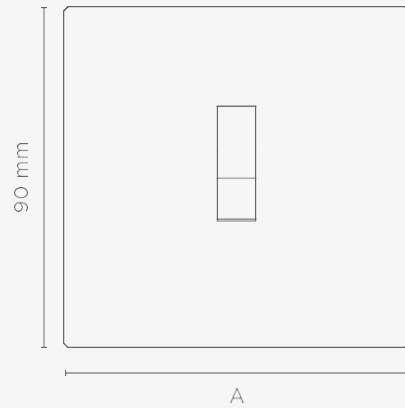

A = 90 mm
 A = 162 mm
 A = 234 mm
 A = 305 mm

FORMATS

- Simple Plate 90 x 90 mm
- Double 90 x 162 mm
- Triple 90 x 234 mm
- Quadruple 90 x 305 mm

NOTE: For other formats or lay out of the coverplates (horizontal or vertical), please consult

FORMATS

- Simple Plate 90 x 90 mm
- Double 90 x 162 mm
- Triple 90 x 234 mm
- Quadruple 90 x 305 mm

NOTE: For other formats or lay out of the coverplates (horizontal or vertical), please consult

ASSEMBLY