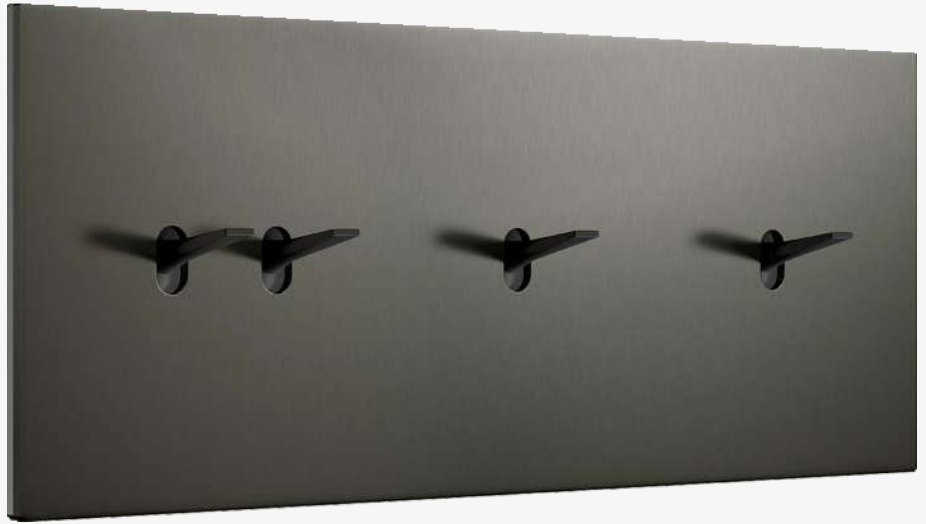

TOGGLE MECHANISMS

Toggle mechanisms 10AX 250V~

- 2 way switch
- Double 2 way switch
- Intermediate switch
- Double intermediate switch
- Double pole switch

Toggle push buttons 10A 250V~

- Push button
- Double push button