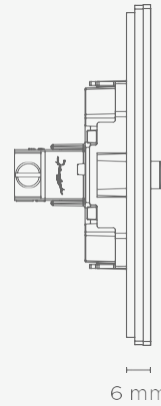

TOGGLE MECHANISMS

Toggle mechanisms 10AX 250V~

- 2 way switch
- Double 2 way switch
- Intermediate switch
- Double intermediate switch
- Double pole switch

Toggle push buttons 10A 250V~

- Push button
- Double push button

Small push buttons 10A 250V~ (1)

- Push button
- Double push button
- Triple push button
- Quadruple push button

Mechanisms for awnings and blinds 10A 250V~

- 3-positions switch
- 3-positions double switch
- 3-positions push button
- 3-positions double push button

FORMATS

- Simple Plate 96 x 96 mm
- Double 96 x 168 mm
- Triple 96 x 240 mm
- Quadruple 96 x 312 mm

NOTE: For other formats or lay out of the coverplates (horizontal or vertical), please consult

ASSEMBLY