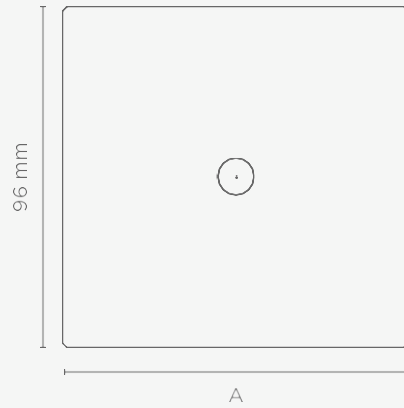

FORMATS

- Simple Plate 96 x 96 mm
- Double 96 x 168 mm
- Triple 96 x 240 mm
- Quadruple 96 x 312 mm

NOTE: For other formats or lay out of the coverplates (horizontal or vertical), please consult

ASSEMBLY