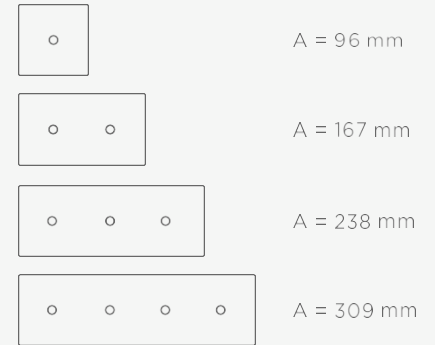

Small push buttons 10A 250V~ (1)

- Push button
- Double push button
- Triple push button
- Quadruple push button

Mechanisms for awnings and blinds 10A 250V~

- 3-positions switch
- 3-positions double switch
- 3-positions push button
- 3-positions double push button

FORMATS

- Simple Plate 96 x 96 mm
- Double 96 x 168 mm
- Triple 96 x 240 mm
- Quadruple 96 x 312 mm

NOTE: For other formats or lay out of the coverplates (horizontal or vertical), please consult

ASSEMBLY