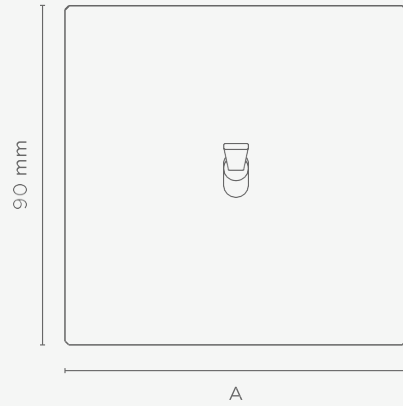

A = 90 mm
 A = 162 mm
 A = 234 mm
 A = 305 mm

FORMATS

- Simple Plate 90 x 90 mm
- Double 90 x 162 mm
- Triple 90 x 234 mm
- Quadruple 90 x 305 mm

NOTE: For other formats or lay out of the coverplates (horizontal or vertical), please consult